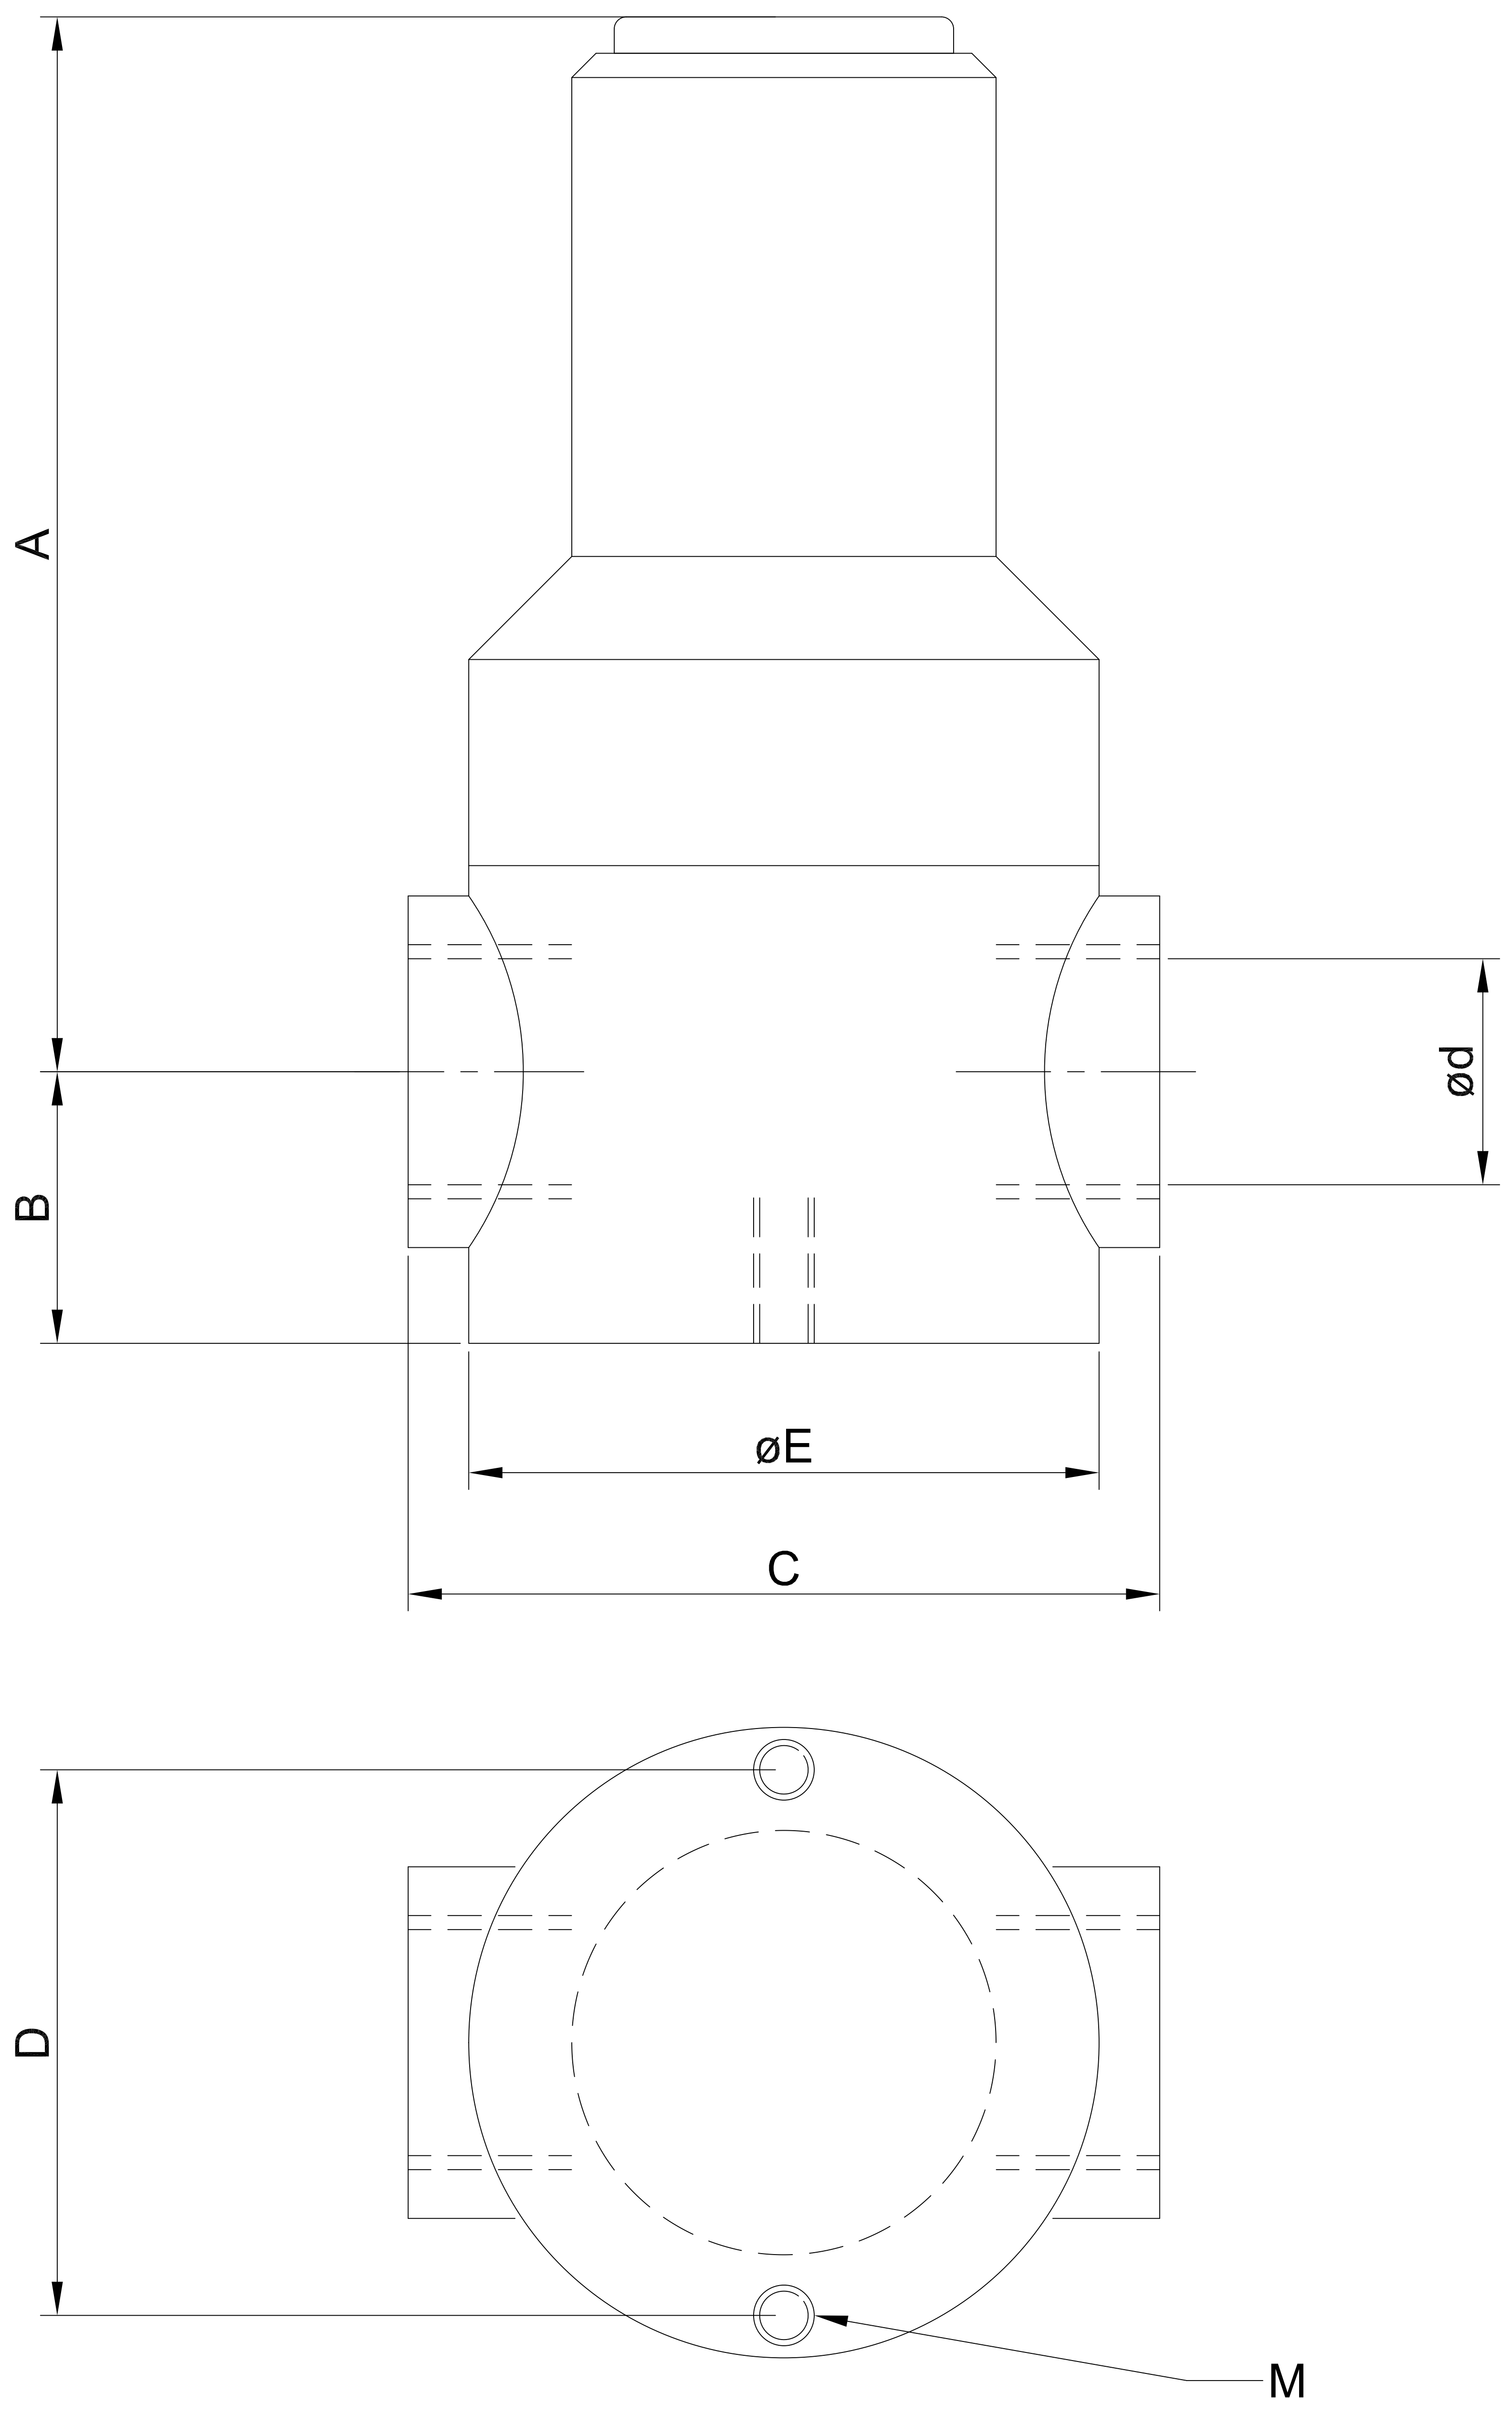

© THIS DRAWING IS THE PROPERTY OF PROCHEM SERVICES AND CANNOT BE REPRODUCED OR USED WITHOUT THE COMPANIES EXPRESS PERMISSION.

OD	d		A	B	C	D	E	M
	DN	NB						
16	10	3/8"	85	22	62	45	52	M5
20	15	1/2"	85	22	62	45	52	M5
25	20	3/4"	102	33	82	50	64	M5
32	25	1"	105	35	104	60	79	M6
40	32	1 1/4"	113	42	112	70	89	M6
50	41	1 1/2"	137	46	130	80	109	M6
63	50	2"	153	57	152	100	128	M6

ALL DIMENSIONS IN mm UNLESS OTHERWISE STATED.

DIMENSION 'C' ± 2.0mm ALL OTHERS ± 0.5mm.

DRAWN RB DATE 19.09.12

REV REV

PROCHEM SERVICES LTD
 CONGLETON, CHESHIRE, CW12 2AD, ENGLAND

DRAWING No. PS/92/238 REV 0

SUBJECT 1100 SERIES OUTLINE SCREWED CONNECTIONS - METAL